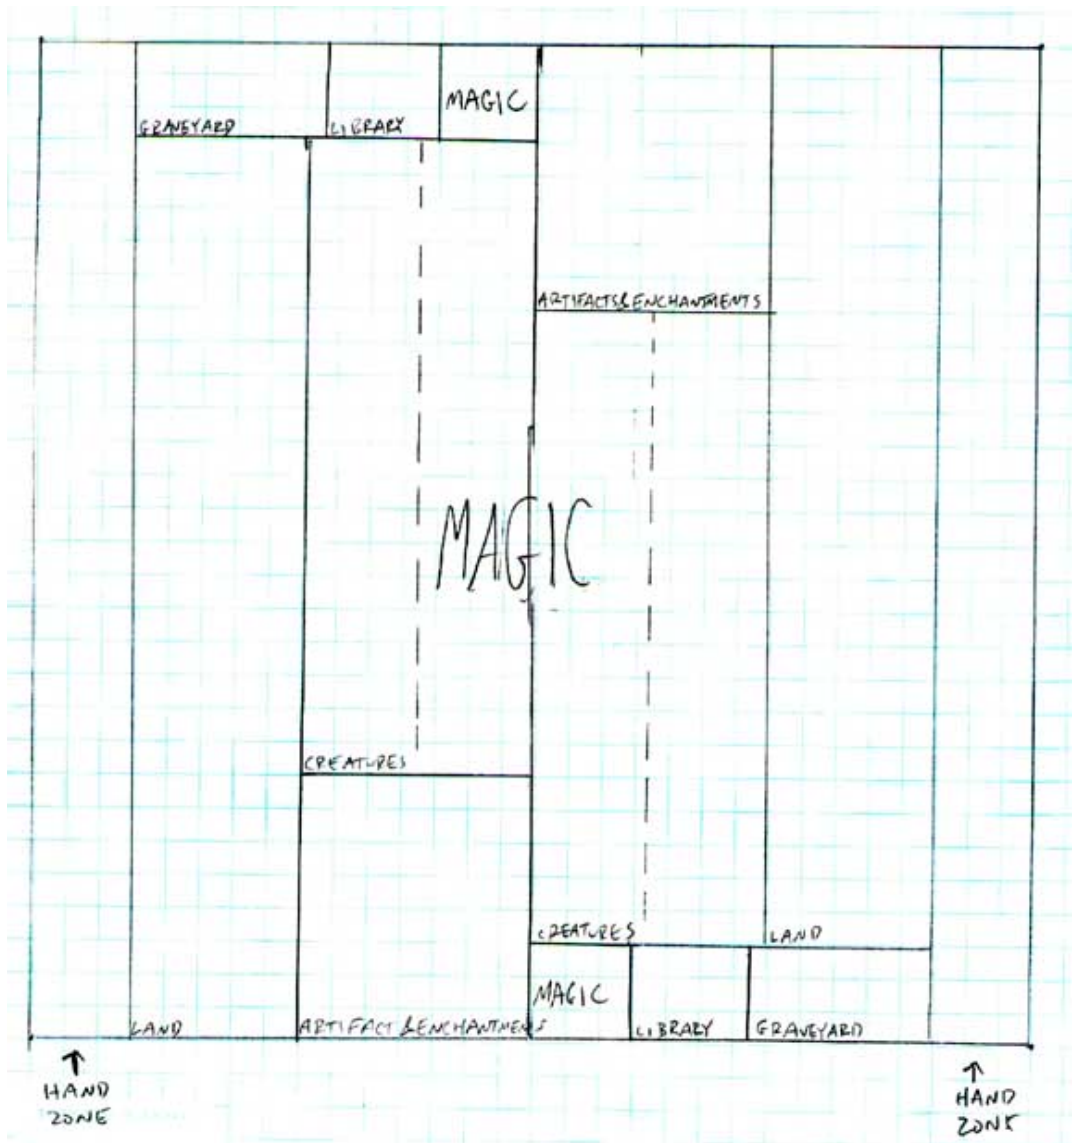

# The Red Zone

Magic Arcana  
Thursday, October 24, 2002

The phrase "Red Zone" has almost become vernacular for **Magic** players, referring to attacking with creatures. But what is the Red Zone?

When **Magic** was being aired on ESPN2, the people in charge wanted a playmat that would make the card layout easy to understand on television. The solution came to be known as the Red Zone, a mat that marks off where each players' lands and non-lands should go, as well as a large red central area for spells on the stack, and - more importantly - for combat.

An overview of the Red Zone playmat:

The playmat was not quite as elegant when it was conceived, however. This drawing shows the first idea for a playmat for use on camera, and it includes many extraneous zones like the "Hand Zone" and the "Artifact & Enchantment" zone. Much too confusing!